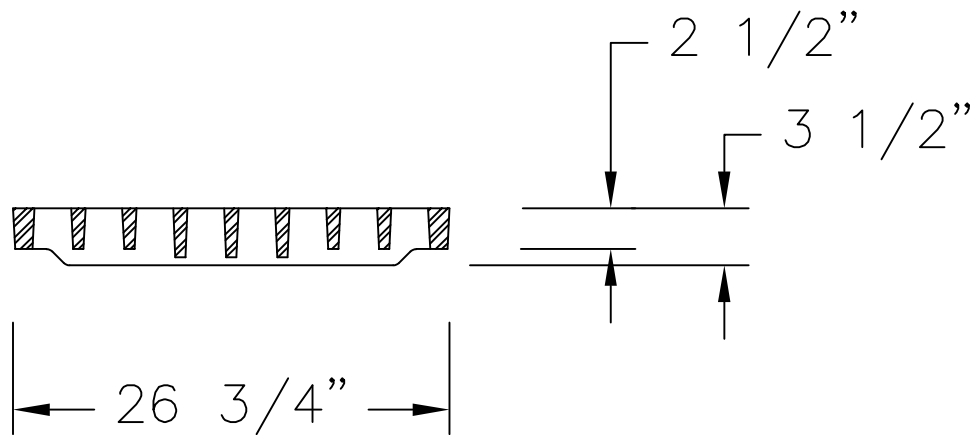

SECTION "B-B"

SECTION "A-A"

MONARCH PRECAST CONCRETE

425 NORTH DAUPHIN STREET
WWW.MONARCHPRECAST.COM

ALLENTOWN, PA. 18109

PHONE (610) 435-6746
FAX (610) 437-7133

PENNDOT CAST IRON BICYCLE SAFE GRATE PER RC-45M