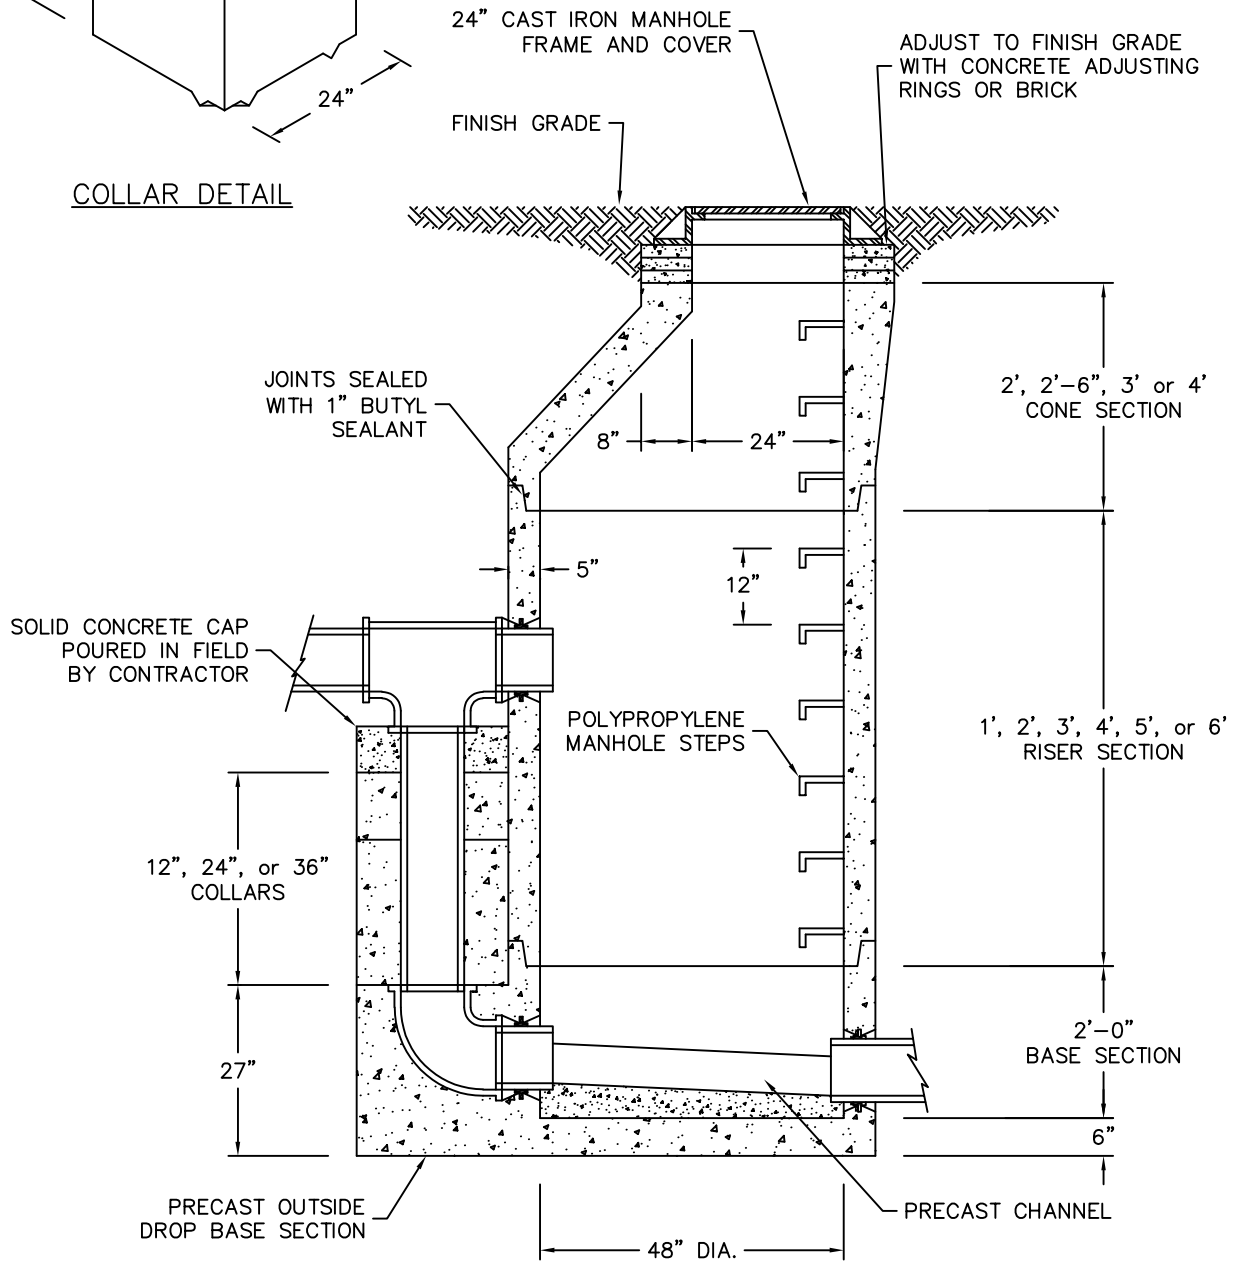

COLLAR DETAIL

MONARCH PRECAST CONCRETE

425 NORTH DAUPHIN STREET
WWW.MONARCHPRECAST.COM

ALLENTOWN, PA. 18109

PHONE (610) 435-6746
FAX (610) 437-7133

PRECAST DROP MANHOLE